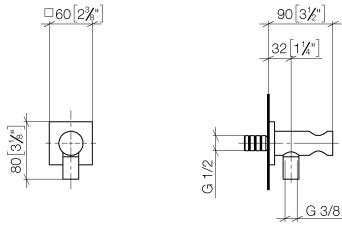

Wall elbow with integrated shower holder - Brushed Durabron (23kt Gold)

IMO

28 490 970

- 3/8" shower outlet
- rosette 60 x 60 mm
- 1/2" connection
- WRAS 1912049

Intrinsic protection against back flow.

Fits: IMO, MEM, CL.1, CYO

Recommended miscellaneous

**Concealed wall elbow -**

- max. recess depth 163 mm
- min. recess depth 90 mm

35 085 970 90

28 490 970

mm [inches]

### Spare parts list

No.	Item Number	Name	Quantity used	Delivery time
1	90 24 03 280 00 90	nipple	1	2
2	09 30 30 037 90	screw	2	2
3	09 27 97 043-28	rosette	1	20
4	09 31 11 112 90	pin	1	60
5	09 16 01 023 90	ring	1	2
6	09 23 01 131 90	back-flow preventer	1	2
7	09 30 30 113 20 90	screw	1	2
8	09 14 10 001 90	seal	1	2
9	09 18 40 216 90	sleeve	1	2
10	09 11 03 124-28	connection	1	20
11	09 14 10 213 90	seal	1	2
12	09 24 03 279-28	nipple	1	20
13	90 21 02 069 00-28	cover	1	20