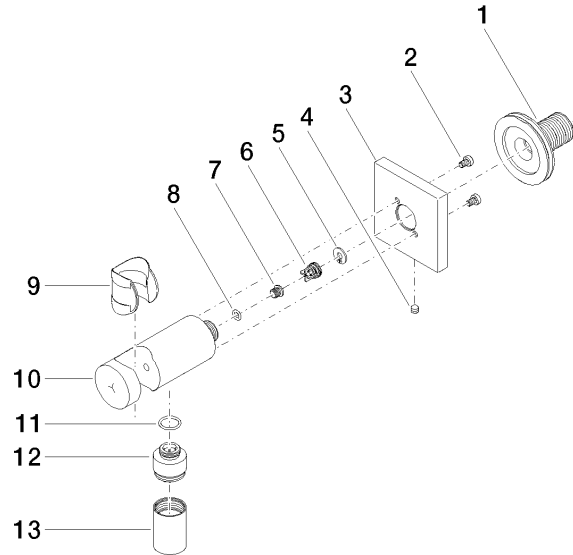

Wall elbow with integrated shower holder - Brushed Durabron (23kt Gold)

IMO

28 490 970

- 3/8" shower outlet
- rosette 60 x 60 mm
- 1/2" connection
- WRAS 1912049

Intrinsic protection against back flow.

Fits: IMO, MEM, CL.1, CYO

Recommended miscellaneous

**Concealed wall elbow -**

- max. recess depth 163 mm
- min. recess depth 90 mm

35 085 970 90

28 490 970

mm [inches]

### Spare parts list

No.	Item Number	Name	Quantity used	Delivery time
1	90 24 03 280 00 90	nipple	1	2
2	09 30 30 037 90	screw	2	2
3	09 27 97 043-28	rosette	1	20
4	09 31 11 112 90	pin	1	60
5	09 16 01 023 90	ring	1	2
6	09 23 01 131 90	back-flow preventer	1	2
7	09 30 30 113 20 90	screw	1	2
8	09 14 10 001 90	seal	1	2
9	09 18 40 216 90	sleeve	1	2
10	09 11 03 124-28	connection	1	20
11	09 14 10 213 90	seal	1	2
12	09 24 03 279-28	nipple	1	20
13	90 21 02 069 00-28	cover	1	20